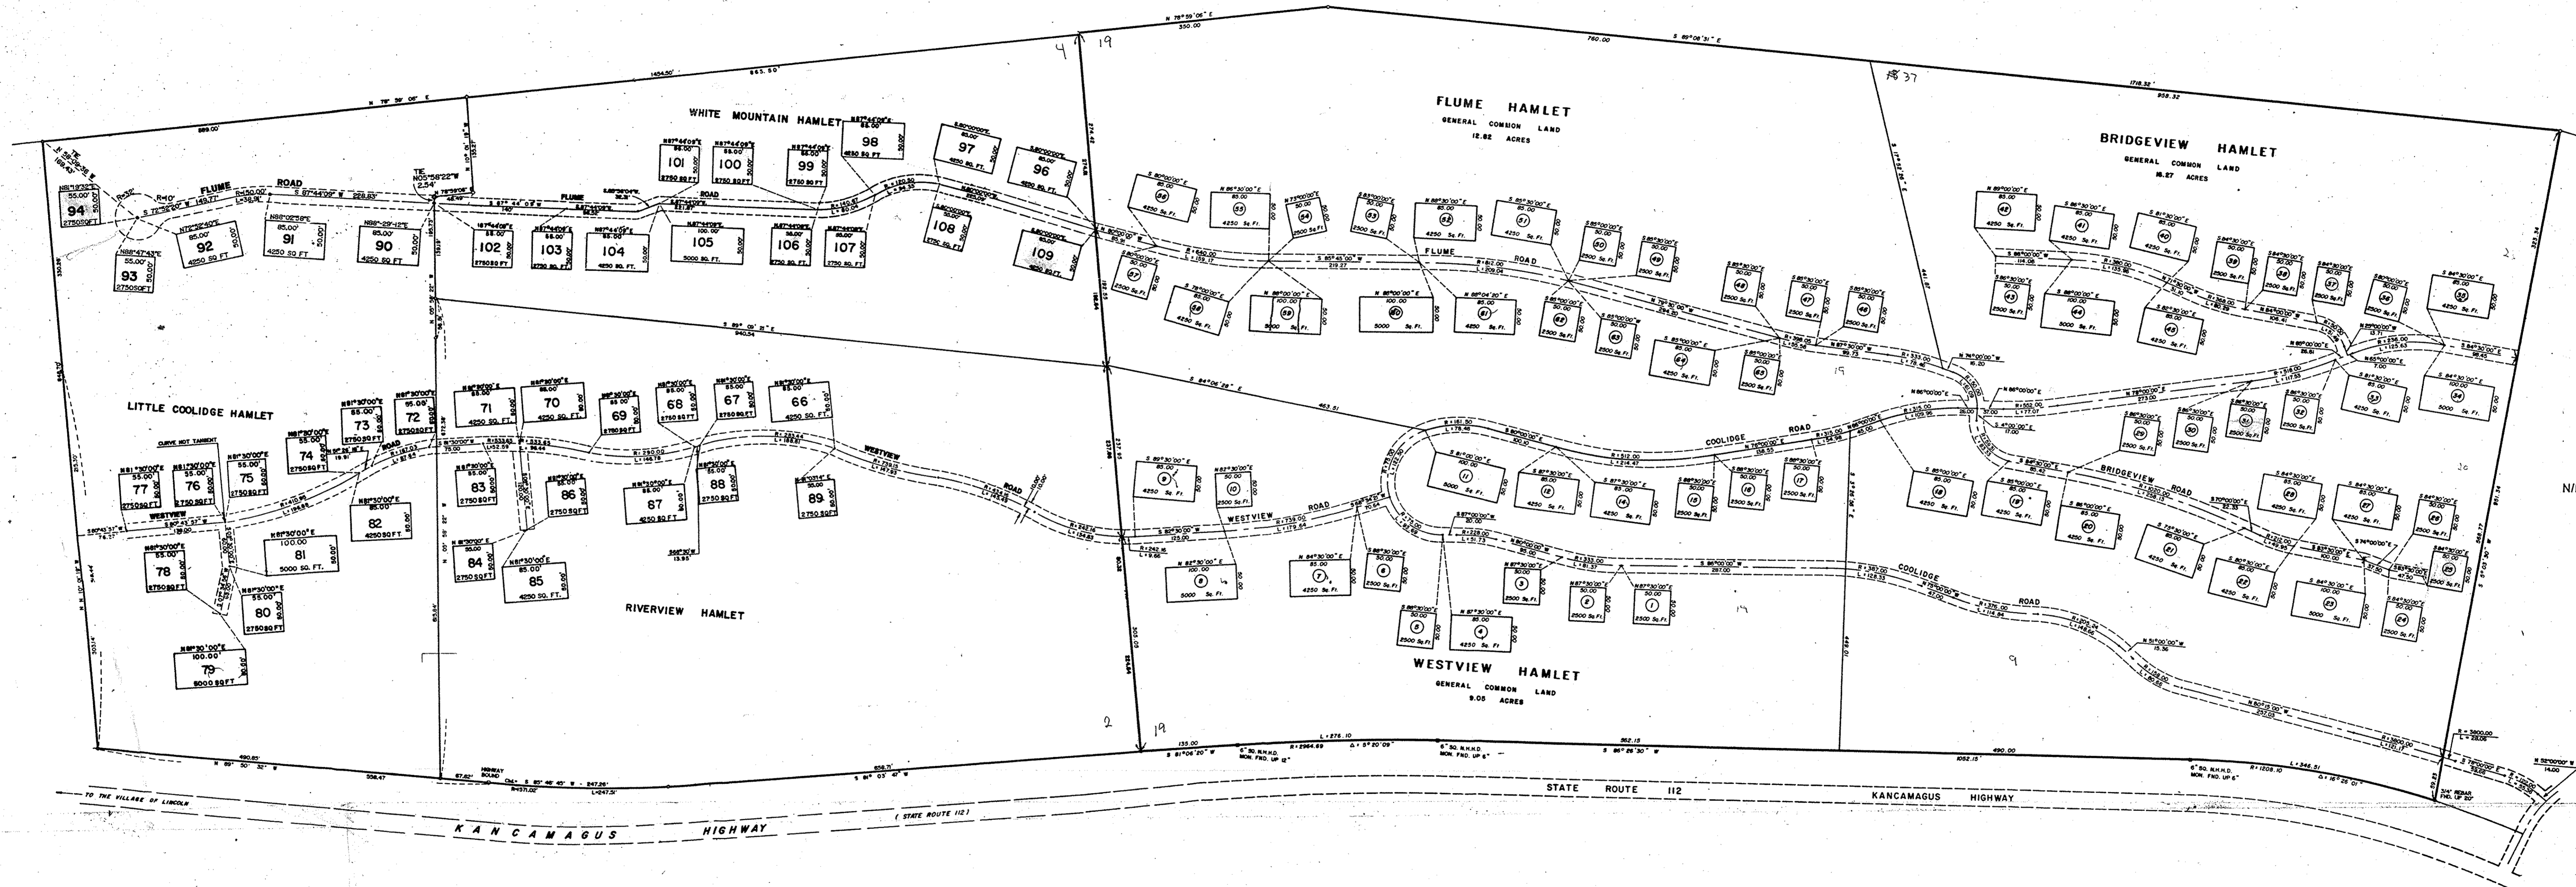

N/F THE UNITED STATES OF AMERICA

"WHITE MOUNTAIN NATIONAL FOREST"

N/F POLLARD BROOK

N/F VILLAGE OF LOON MOUNTAIN

COOLIDGE SUBDIVISION.

PLAT SHOWING
COOLIDGE SUBDIVISION PHASES
VILLAGE OF LOON MOUNTAIN

TOWN OF LINCOLN COUNTY OF GRAFTON STATE OF NEW HAMPSHIRE

SCALE 1" = 100'	JOB NO. 88-05938	DRAWN JPC	CHECKED JED
--------------------	---------------------	--------------	----------------

C.T. MALE ASSOCIATES, P.C. 69 F ISLAND ST. KEENE, N.H. 03431