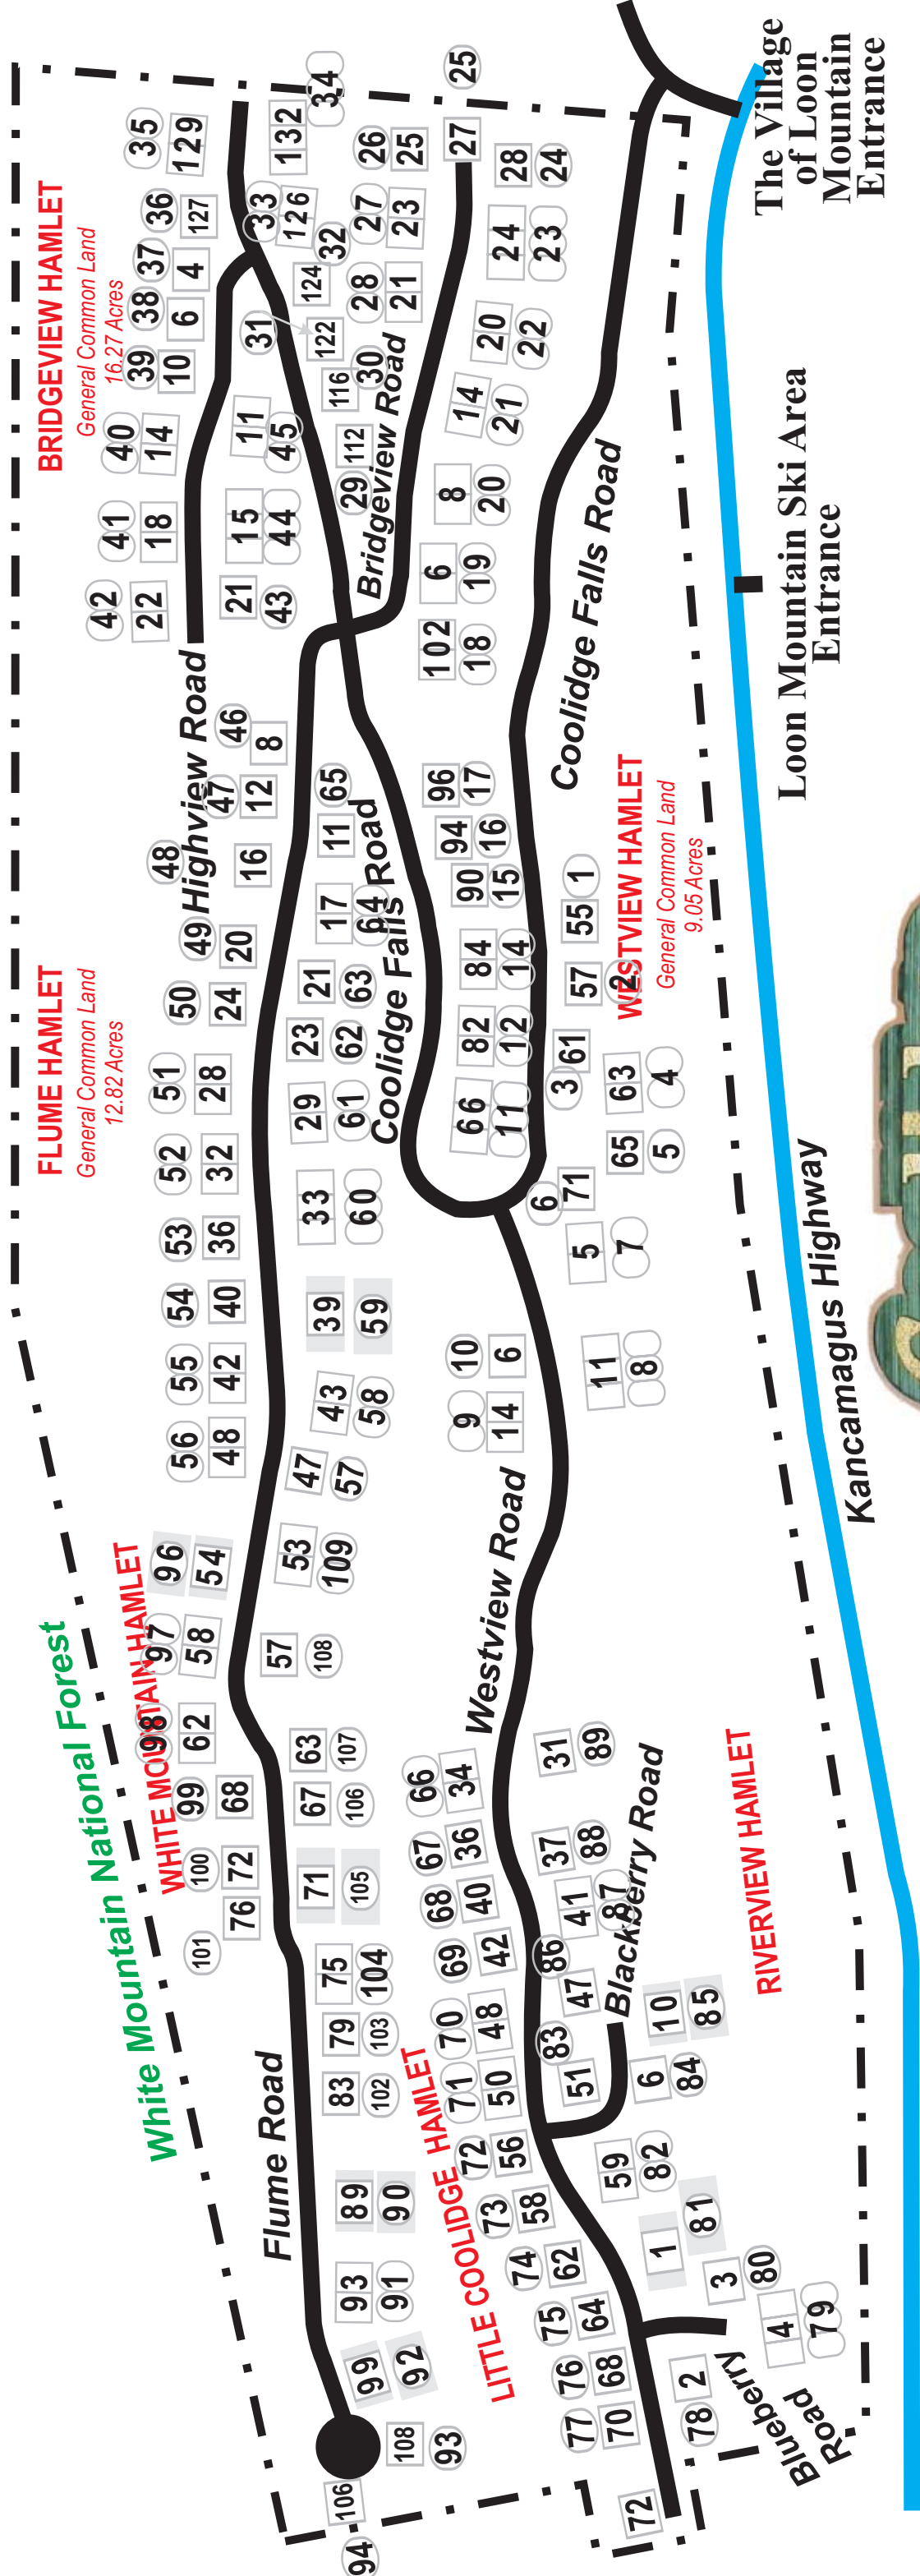

White Mountain National Forest

FLUME HAMLET
General Common Land
12.82 Acres

BRIDGEVIEW HAMLET
General Common Land
16.27 Acres

WHITE MOUNTAIN HAMLET

LITTLE COOLIDGE HAMLET

WESTVIEW HAMLET
General Common Land
9.05 Acres

□ Single □ Duplex □ Triplex

○ LOT Numbers

□ 911 Numbers